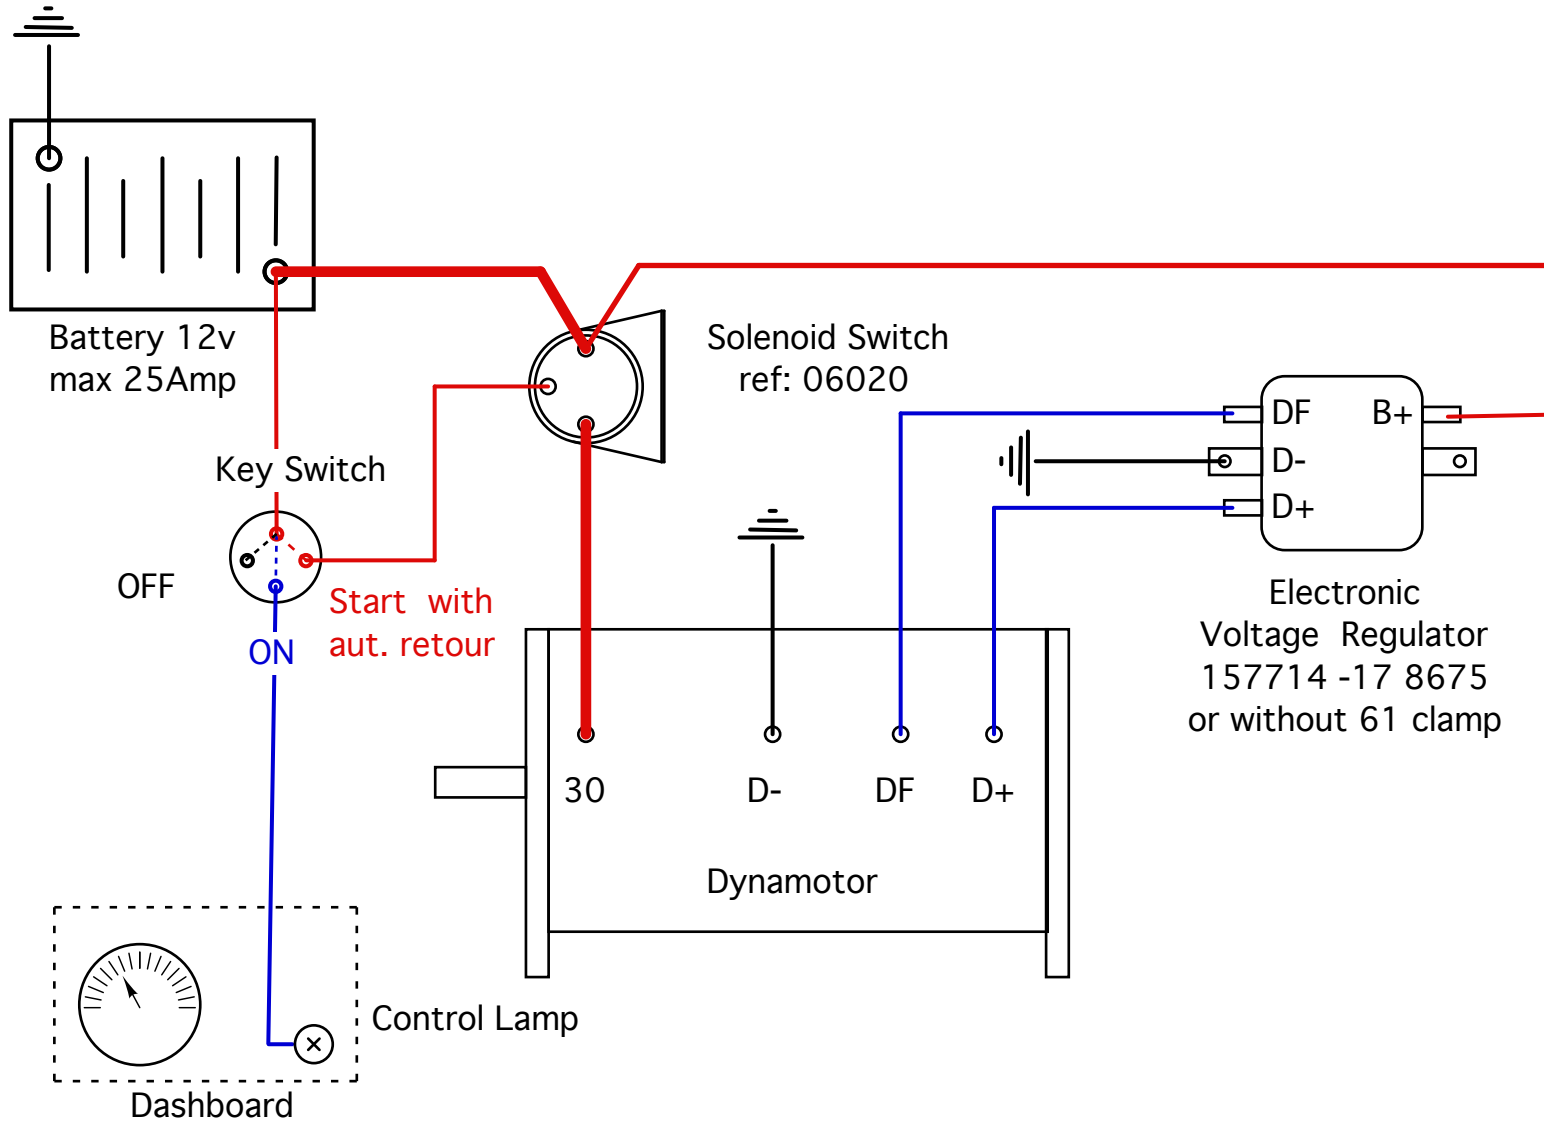

DRW DYNASTART  
APPLICATION:  
PIAGGIO  
VARIOUS

CODE	
VOLTAGE	12V
POWER	900WATT
ROT.	CWDE
R.P.M.	
AMP	11

DUTY TIME	DYNAMO
ISOL. CL.	
I.P.	
NW	
TYPE	
REPL.	

SCALE
POWER CADD
21.10.2008
DF TITTONI

DRW DYNASTART	CODE		DUTY TIME	DYNAMO	SCALE
	VOLTAGE	12V	ISOL. CL.		POWER CADD
APPLICATION: PIAGGIO VARIOUS	POWER	900WATT	I.P.		21.10.2008
	ROT.	CWDE	NW		DF TITTONI
	R.P.M.		TYPE		
	AMP	11	REPL.		